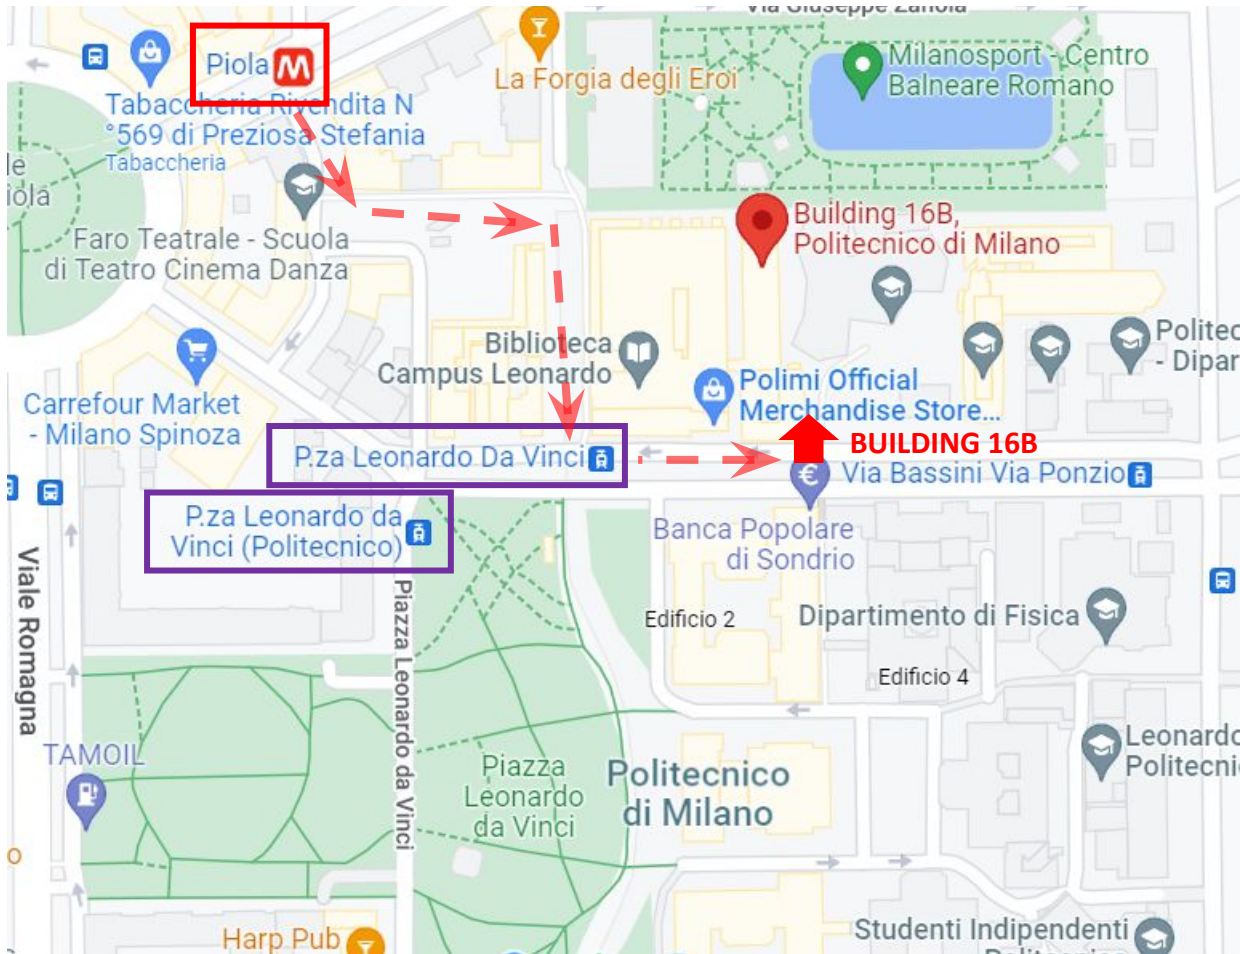

# WAY TO LEONARDO CAMPUS

**PIOLA – METRO STATION**

**PIAZZA LEONARDO DA VINCI – TRAM STATION**

TWR2022 sessions will be hosted in LEONARDO CAMPUS at Politecnico di Milano.

## Metro:

- Take **Line 2** of the underground (MM2, **Green line**)
- Get off at **Piola station** and take the left exit
- Take the first street on the left (via Compagni) and then the second on the right (via Ampère)
- Turn left to via Bonardi 9
- Head to **Building 16B**

## Tram:

- Take **Tram n° 19 or n° 33**
- Get off at **Piazza Leonardo Da Vinci**
- Head to via Bonardi 9
- Head to **Building 16B**

Download the **ATM Milano official app**:

<https://www.atm.it/en/ViaggiaConNoi/Pages/ATMMobile.aspx>